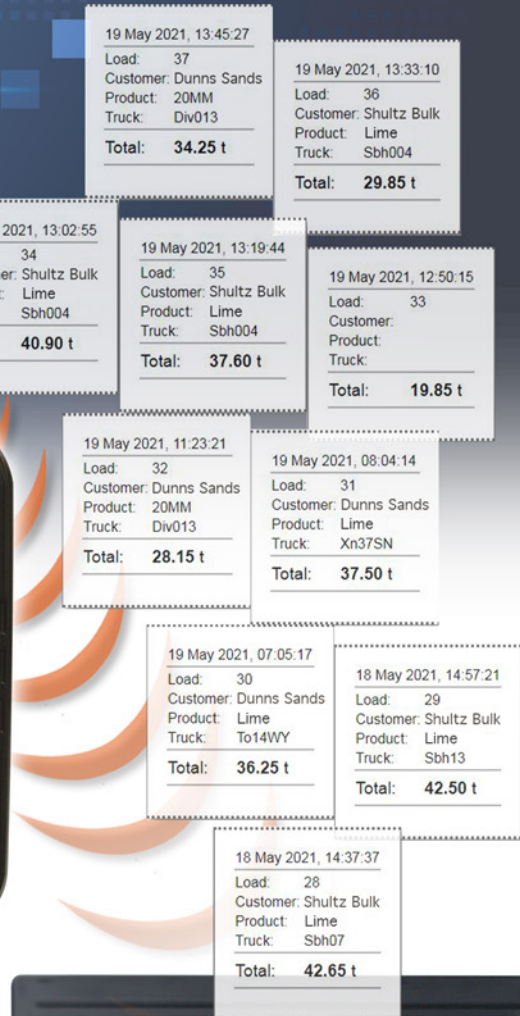

- Power Supply is 12-24 VDC
- Communications with Compuload via CAN Bus
- Wireless Communications via Telstra 4G/LTE Network
- External Antenna allows for optimal positioning and better signal strength.
- Compuload Data Logs are automatically uploaded to the Compuload Live cloud database as they occur (in real time). Data logs are still stored locally in the Compuload so that records are not lost if the wireless network is temporarily unavailable. Once the network becomes available again, unsent records will be automatically uploaded to the cloud.
- First 12 months subscription is free
- The monthly subscription fee includes access to both Telstra network and Compuload Live cloud database. No customer Telstra accounts or Sim cards required.
- The Compuload Live Cloud database can be accessed by any computer, laptop or tablet worldwide (Code protected of course) that can access the internet.
- Compuload CL4070 On Board Printer is still able to be used for printing of dockets at the time of loading and end of day / summary totals
- Compuload USB Downloader can still be used in conjunction with the Compuload Wireless Data Download System
- From the Compuload Live Cloud Database , exporting can be easily done to spreadsheet, Excel or similar. Information includes Total Weight, Customer Name*, Product Name*, Truck Id*, Time of Loading, Bucket Count.
  *indicates that this field can be customised if required.

For all your weighing requirements contact us today Tel: 1800 285 277 www.compuload.com.au