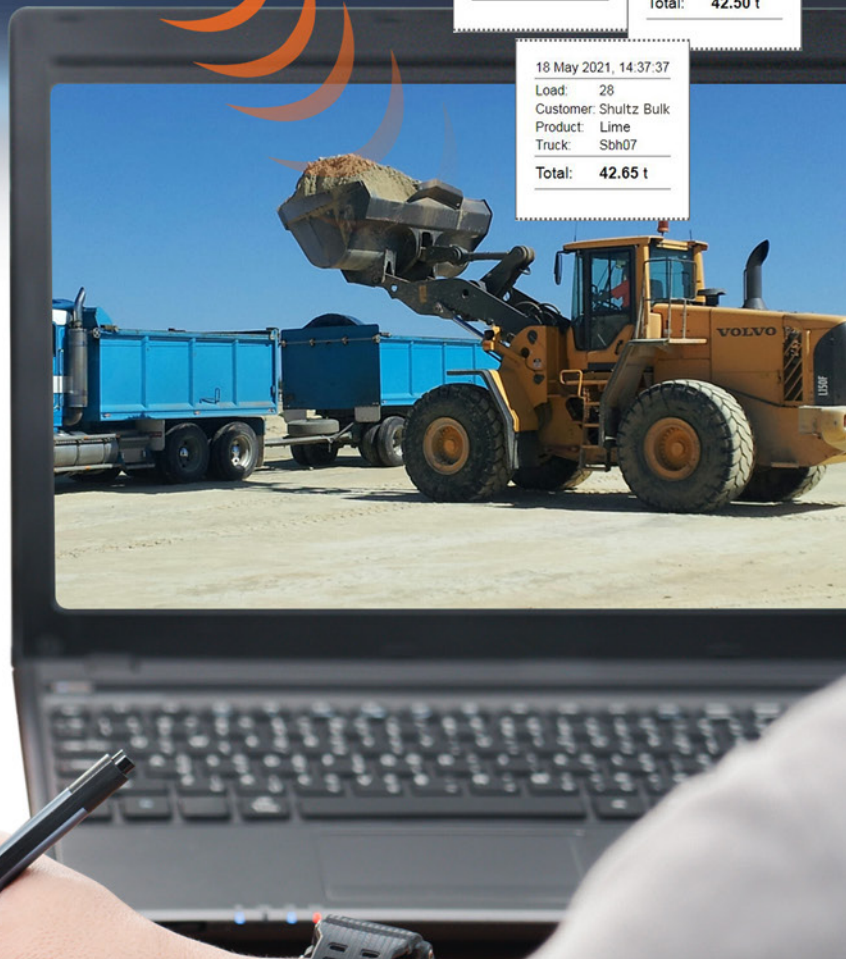

19 May 2021, 13:45:27
Load: 37
Customer: Dunns Sands
Product: 20MM
Truck: Div013
Total: 34.25 t

19 May 2021, 13:33:10
Load: 36
Customer: Shultz Bulk
Product: Lime
Truck: Sbh004
Total: 29.85 t

19 May 2021, 13:02:55
Load: 34
Customer: Shultz Bulk
Product: Lime
Truck: Sbh004
Total: 40.90 t

19 May 2021, 13:19:44
Load: 35
Customer: Shultz Bulk
Product: Lime
Truck: Sbh004
Total: 37.60 t

19 May 2021, 12:50:15
Load: 33
Customer:
Product:
Truck:
Total: 19.85 t

19 May 2021, 11:23:21
Load: 32
Customer: Dunns Sands
Product: 20MM
Truck: Div013
Total: 28.15 t

19 May 2021, 08:04:14
Load: 31
Customer: Dunns Sands
Product: Lime
Truck: Xn37SN
Total: 37.50 t

19 May 2021, 07:05:17
Load: 30
Customer: Dunns Sands
Product: Lime
Truck: To14WY
Total: 36.25 t

18 May 2021, 14:57:21
Load: 29
Customer: Shultz Bulk
Product: Lime
Truck: Sbh13
Total: 42.50 t

18 May 2021, 14:37:37
Load: 28
Customer: Shultz Bulk
Product: Lime
Truck: Sbh07
Total: 42.65 t